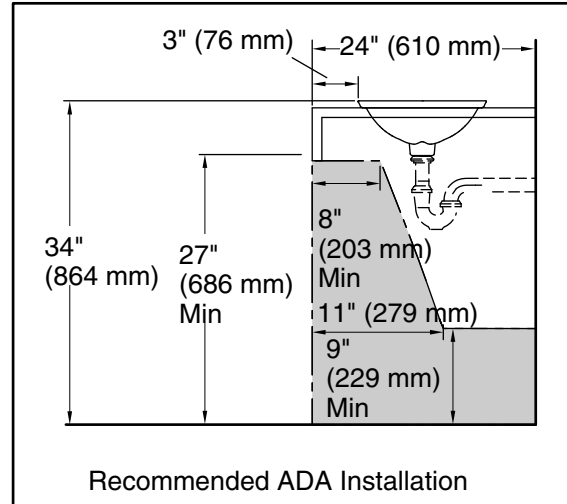

	0	White
--	---	-------

Sartorial™ Paisley Carillon® Rectangle

Bathroom Sink

K-75749-FP1

Standard Installation

Technical Information

All product dimensions are nominal.

Bowl configuration: Single

Installation: Drop-in, Vessel

Bowl area (Only): Length: 21-1/8" (536 mm)
Width: 14-9/16" (370 mm)
Bowl depth: 4-1/8" (105 mm)
Water depth: 4-1/8" (105 mm)

Template: 1242828, required, included

Notes

Install this product according to the installation instructions.