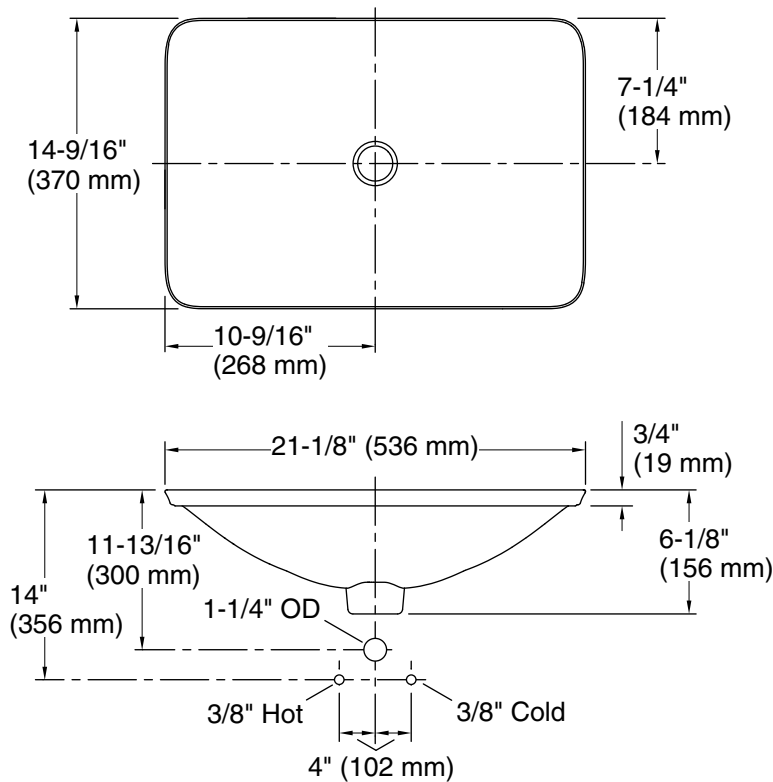

Sartorial™ Paisley Carillon® Rectangle

Bathroom Sink
K-75749-FP1

Features

- Decorated with a textural Paisley design on White background.
- Rectangular basin with subtle lift at edges.
- Wading pool design accommodates a wide variety of faucets.
- No faucet holes; requires wall- or counter-mount faucet.

	0	White
--	---	-------

Sartorial™ Paisley Carillon® Rectangle

Bathroom Sink

K-75749-FP1

Standard Installation

Technical Information

All product dimensions are nominal.

Bowl configuration: Single

Installation: Drop-in, Vessel

Bowl area (Only): Length: 21-1/8" (536 mm)
Width: 14-9/16" (370 mm)
Bowl depth: 4-1/8" (105 mm)
Water depth: 4-1/8" (105 mm)

Template: 1242828, required, included

Notes

Install this product according to the installation instructions.